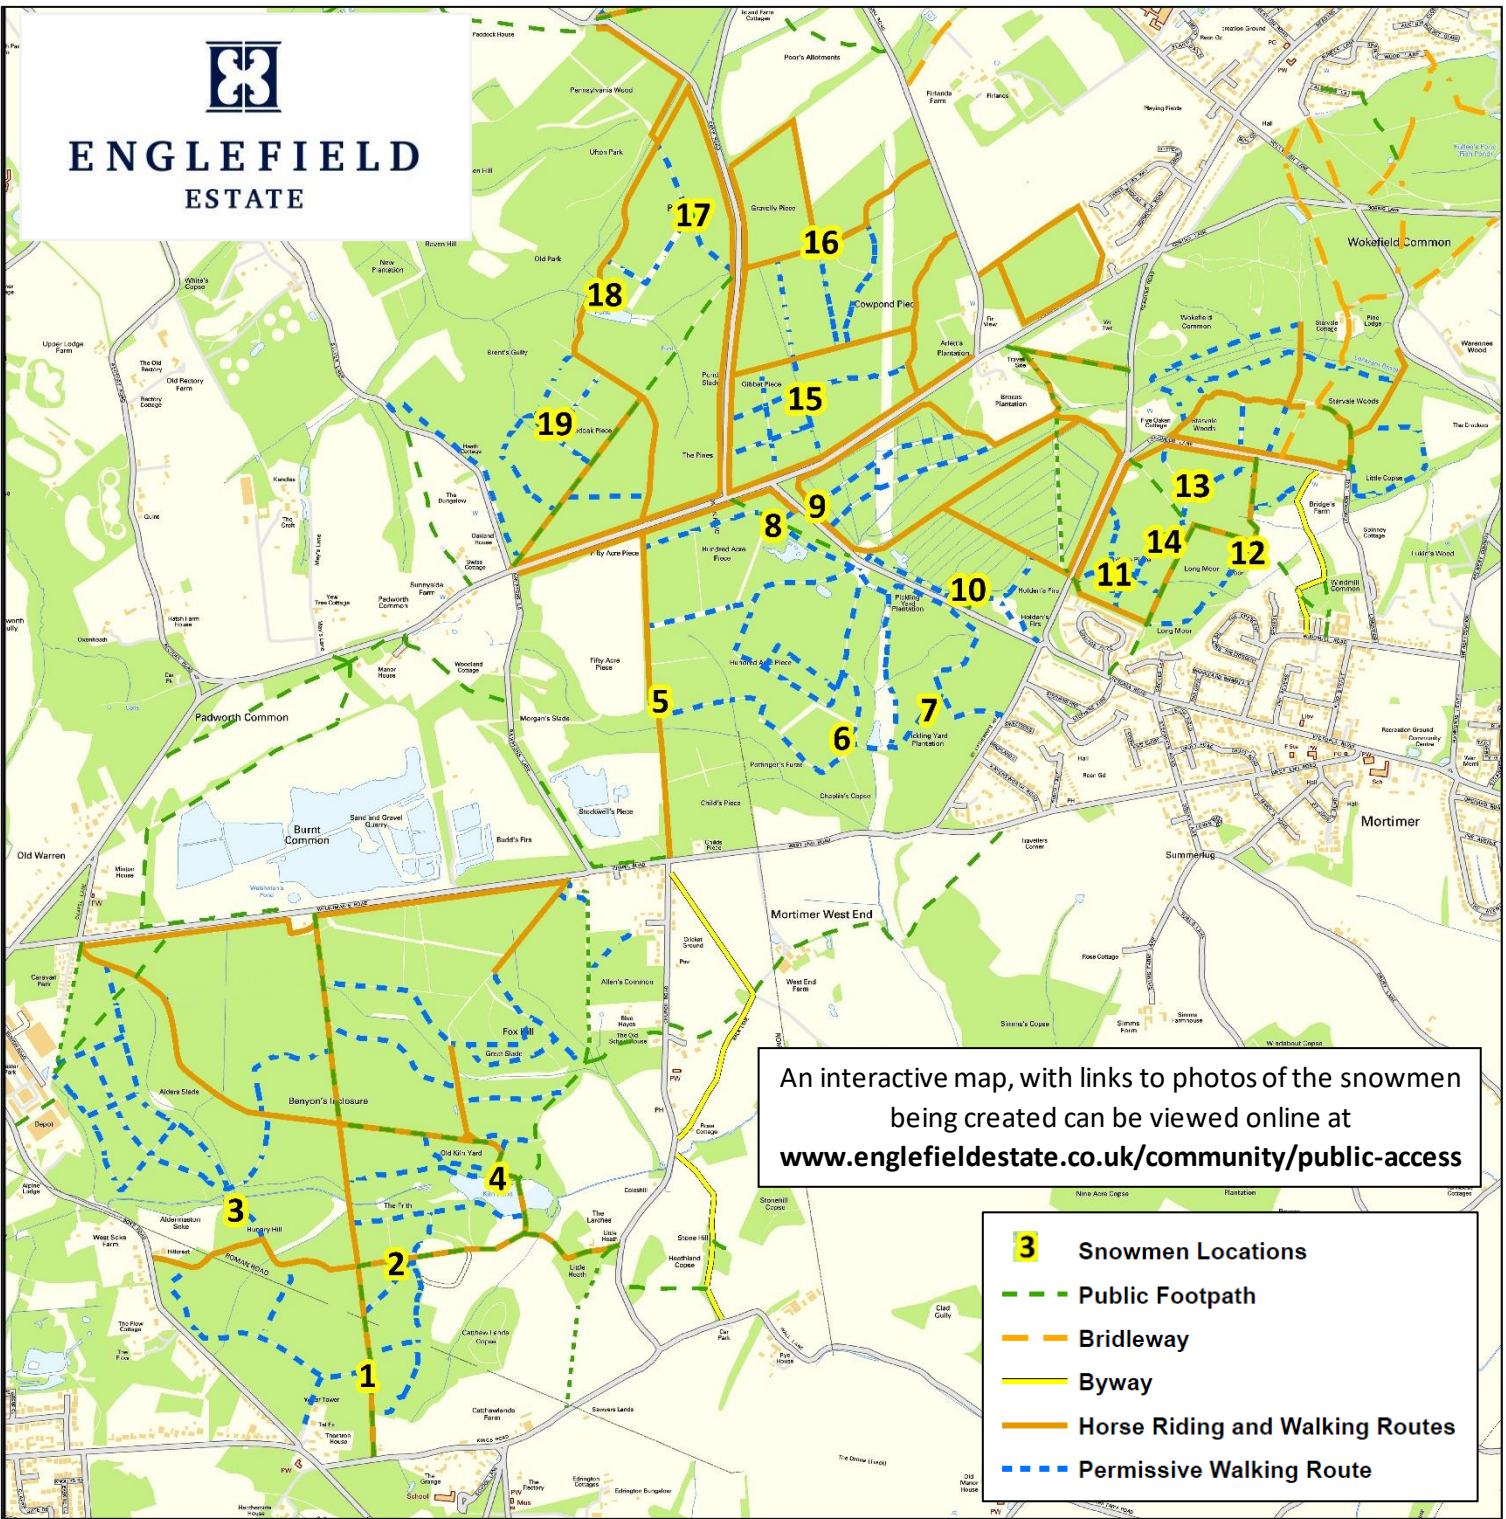

Englefield Snowman Trail 2023

Thank you so much to all the children, schools and organisations that designed and painted the snowmen this year. We think they look wonderful and hope that you enjoy discovering them out in the woods.

ENGLEFIELD ESTATE

An interactive map, with links to photos of the snowmen being created can be viewed online at www.inglefieldestate.co.uk/community/public-access

3	Snowmen Locations
	Public Footpath
	Bridleway
	Byway
	Horse Riding and Walking Routes
	Permissive Walking Route

This Christmas holiday, there are 19 wooden snowmen to find on the paths and trails through Englefield Estate Woodlands, all designed by local children.

This map of the woodland shows the snowman locations. How many can you find?

Join Englefield Estate online. Follow us on:
 Twitter @EnglefieldUK
 Facebook/EnglefieldEstate
 Instagram @Englefield_Estate
#EnglefieldSnowmen

“what3words” snowmen locations:

- 1 permit.upward.ferried
- 2 outlined.efficient.splash
- 3 sidelined.interviewer.ripe
- 4 marsh.forum.fictional
- 5 polygraph.lamplight.wimp
- 6 quitter.burn.steepest
- 7 safely.uses.beam
- 8 scooter.prep.amending
- 9 scenes.appealing.handfuls
- 10 drain.talent.fell
- 11 pulled.scarf.taken
- 12 tamed.fuel.flows
- 13 smile.green.zest
- 14 sung.sorters.rush
- 15 dizzy.spend.grins
- 16 alienated.decisive.returns
- 17 knees.cigar.pods
- 18 zealous.loads.shadowed
- 19 genius.escape.tributes