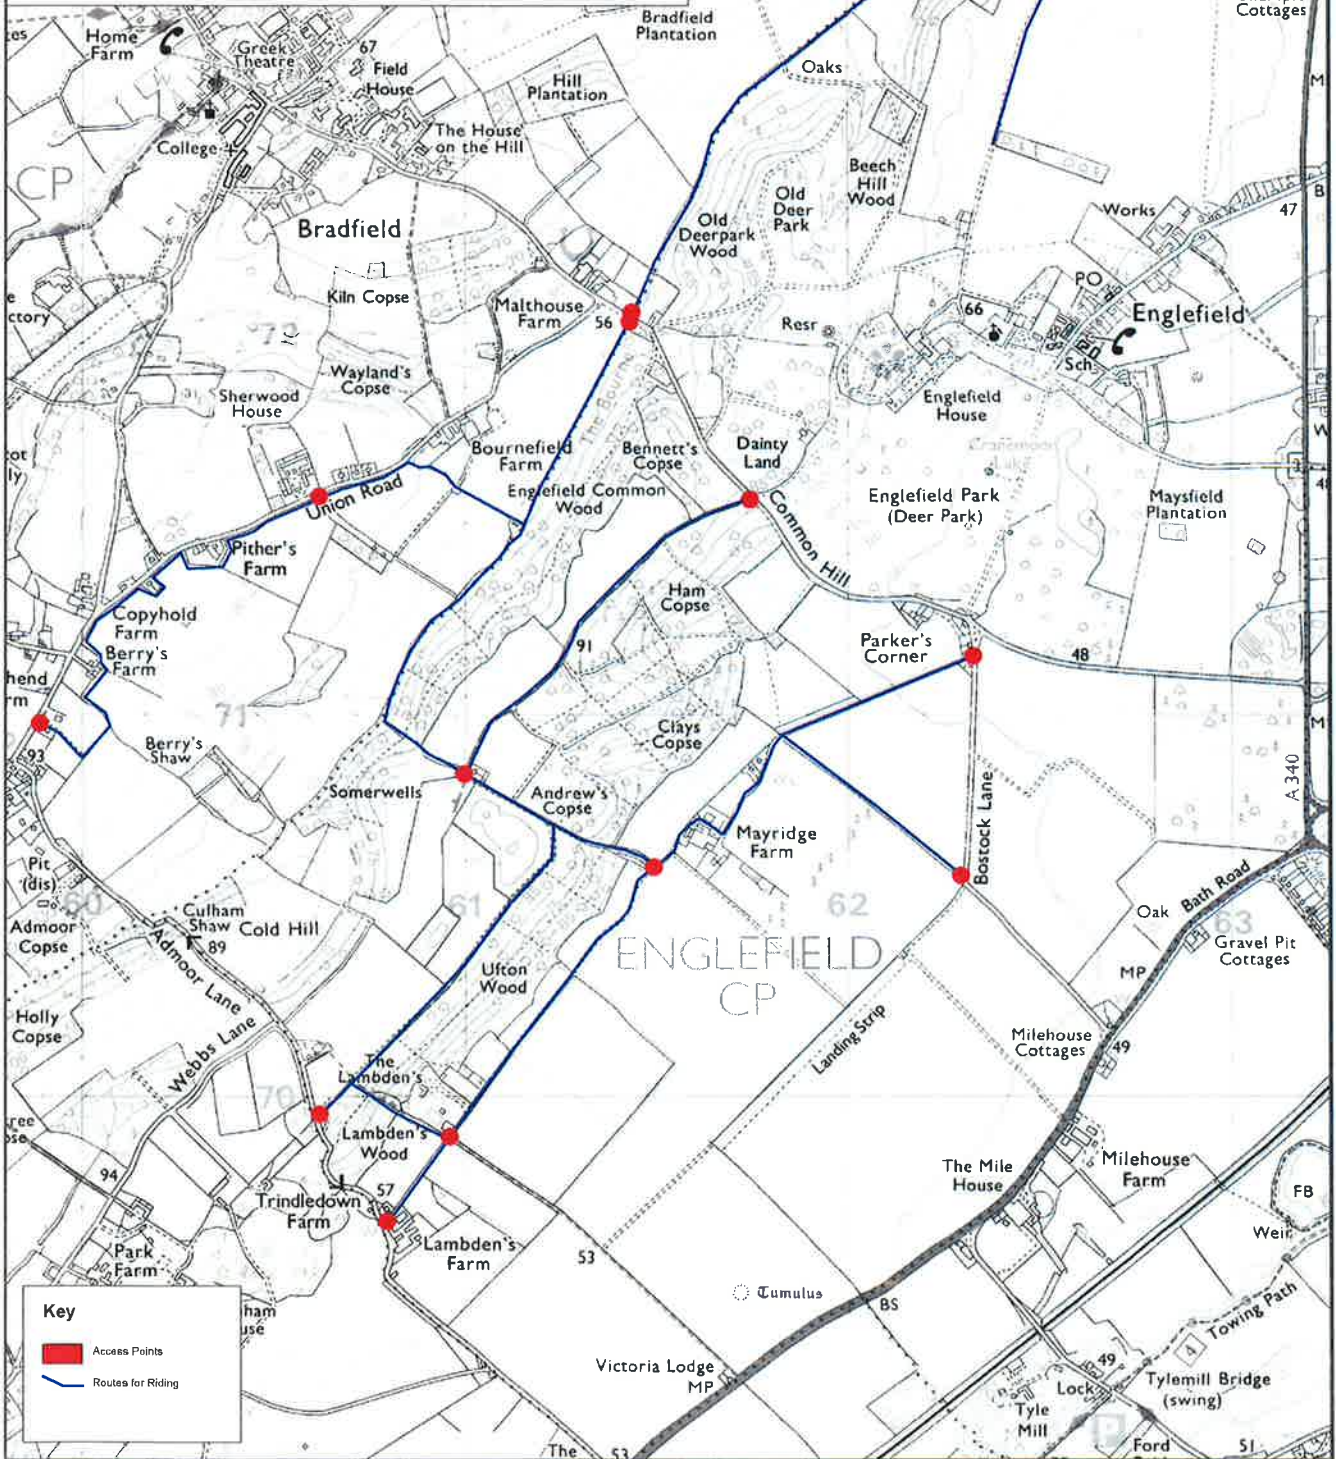

**ENGLEFIELD
ESTATE**

The Englefield Estate
Englefield Estate Office,
Englefield Road, Reading,
Berkshire, RG7 5DU
Tel: 0118 930 2504
Web: www.englefieldestate.co.uk

Riding Routes - Bradfield

SCALE : 1 : 18716 @ A3
DATE : 15/02/2019

MAP FILENAME :

Map data shown may contain Ordnance Survey ® products supplied by
Pear Technology Services Ltd; Email: info@peartechology.co.uk
© Crown Copyright and database rights from date shown above
Ordnance Survey ® licence number 100023148

Key

- Access Points
- Routes for Riding